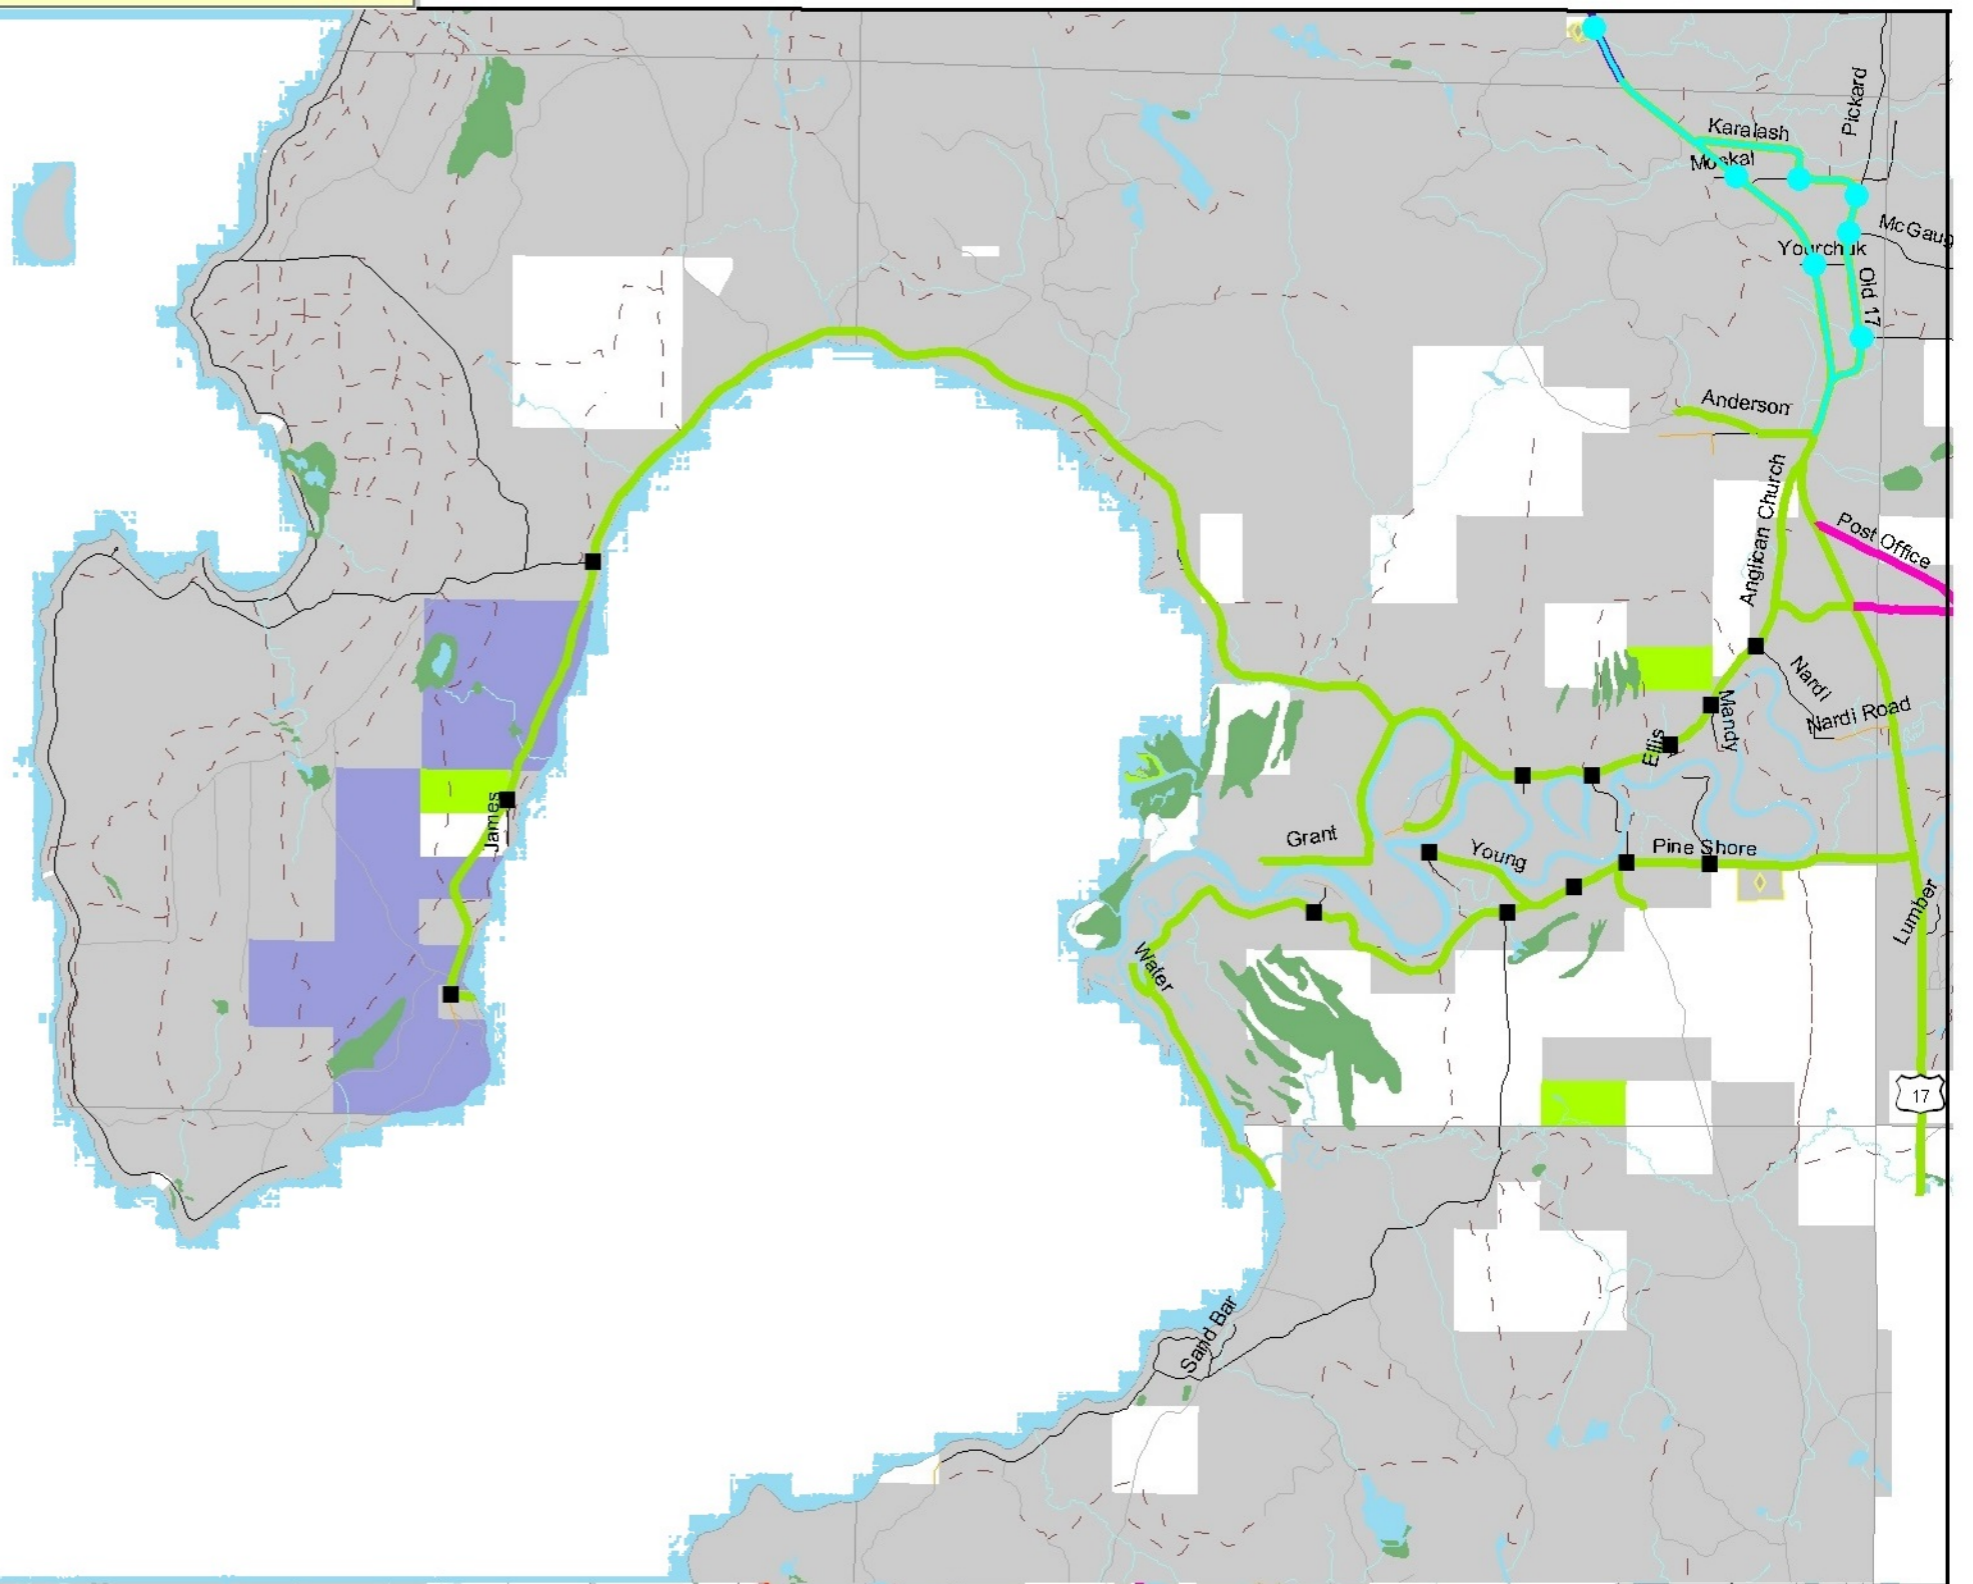

Area 1 Recycling Route: Goulais West

Legend

Area 1 Curbside

Curbside

▪ Pickup Locations

▲ Pickup Locations

• Pick-up Locations

DIGITAL DATA SOURCES AND DISCLAIMERS

Base data derived from the Natural Resources and Values Information System (NRVIS) compiled at a scale of 1:20 000.

This map is illustrative only. Do not rely on it as being a precise indicator of boundaries, routes, locations of features, nor as a guide to navigation.

Map Compiled By:
Ministry of Natural Resources
Sault Ste. Marie District
2007-07-12

3,000 1,500 0 3,000 Meters

Ontario